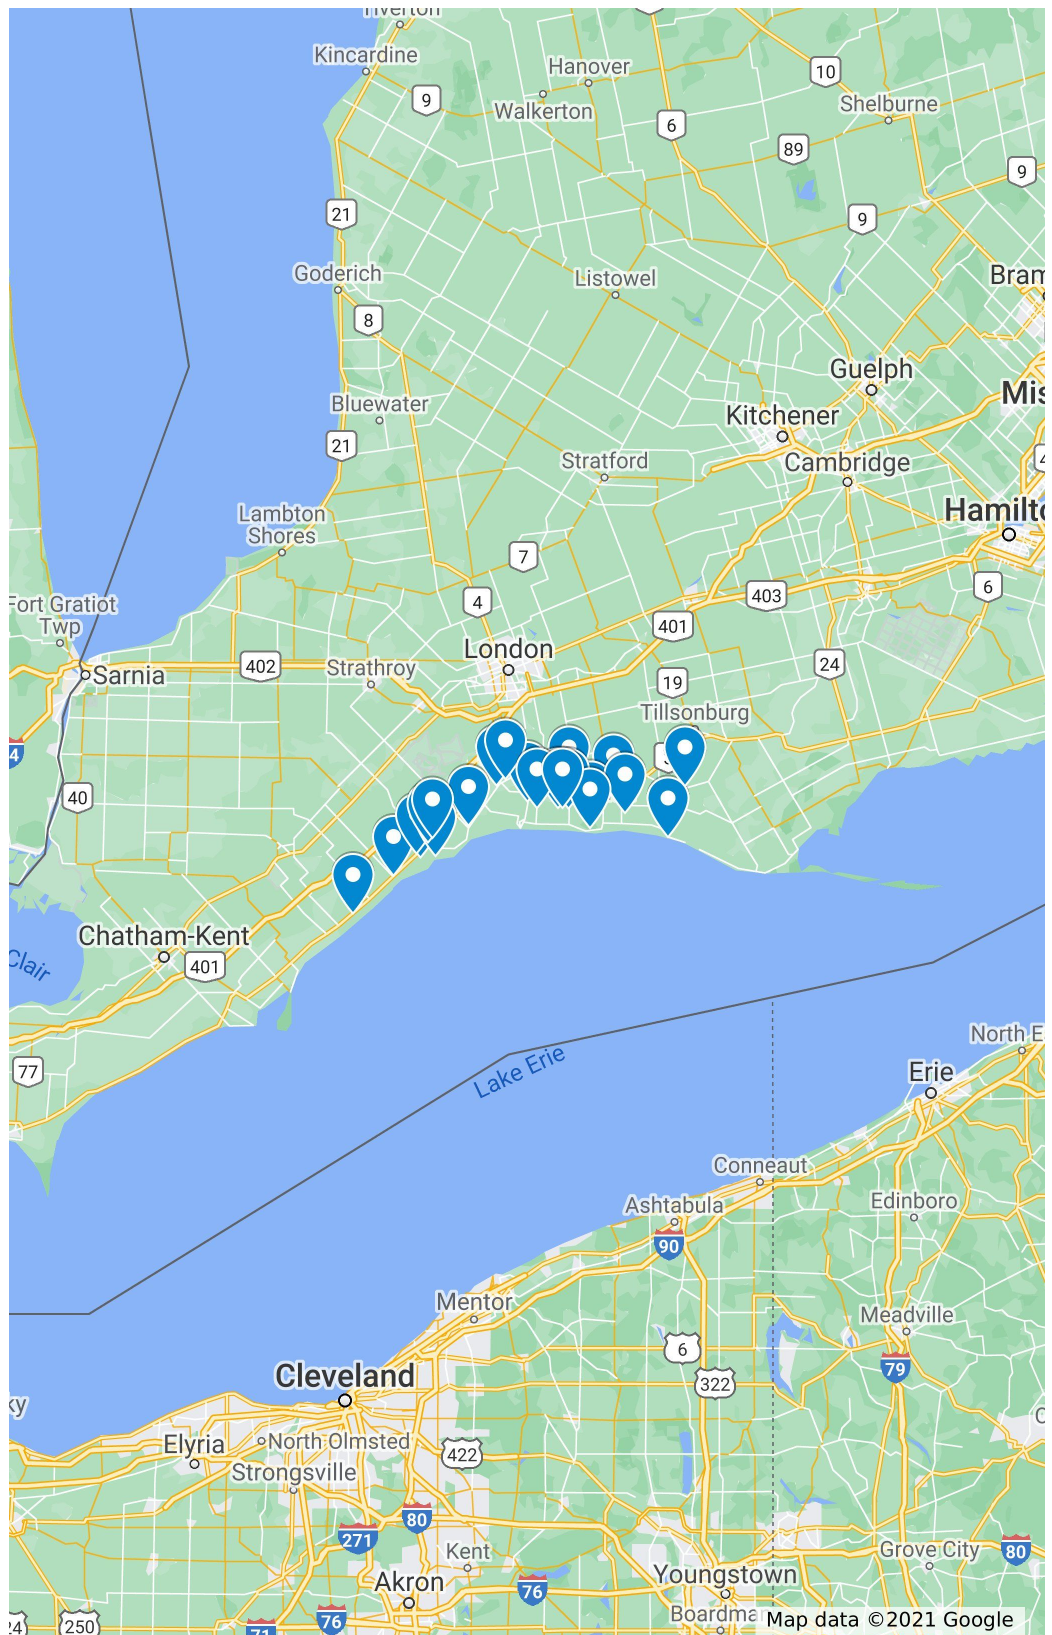

Churn Dash - 48075  
Jamestown Line, Aylmer, ON

Compass Rose - 17 Robinson  
St, Port Burwell, ON

Corn & Beans - 6679 Sunset  
Dr, St. Thomas, ON

Dove in Flight - 6993 Quaker  
Rd, St. Thomas

Drunkard's Path - 6137 Smith  
St, Sparta, ON

Evening Star - 45358 Sparta  
Line, St. Thomas, ON

Four Corners - 28143 Talbot  
Line, Wallacetown, ON

Grist Mill - 37632 Fingal Line,  
St. Thomas, ON

Indian Trail - 33280 Fingal  
Line, Fingal, ON

Irish Star - 29424 Lakeview  
Line, Wallacetown, ON

This map shows the location of barn quilts in Elgin County, Ontario, Canada. Photos, stories, and live google map are at <http://www.barnquilttrails.ca/trails/elgin-county/>

Log Cabin - 38662 Fingal Line,  
St. Thomas, ON

Oak Plains - 6071 Fairview Rd,  
St. Thomas, ON

Peace Star - 20272 Talbot  
Line, Duart, West Elgin, ON

Pinwheel Star - 51200 Vienna  
Line, Aylmer, ON

Rail Fence - Wallacetown  
Community Hall, ON

Railway Crossing - 56486  
Heritage Line, Straffordville,  
ON